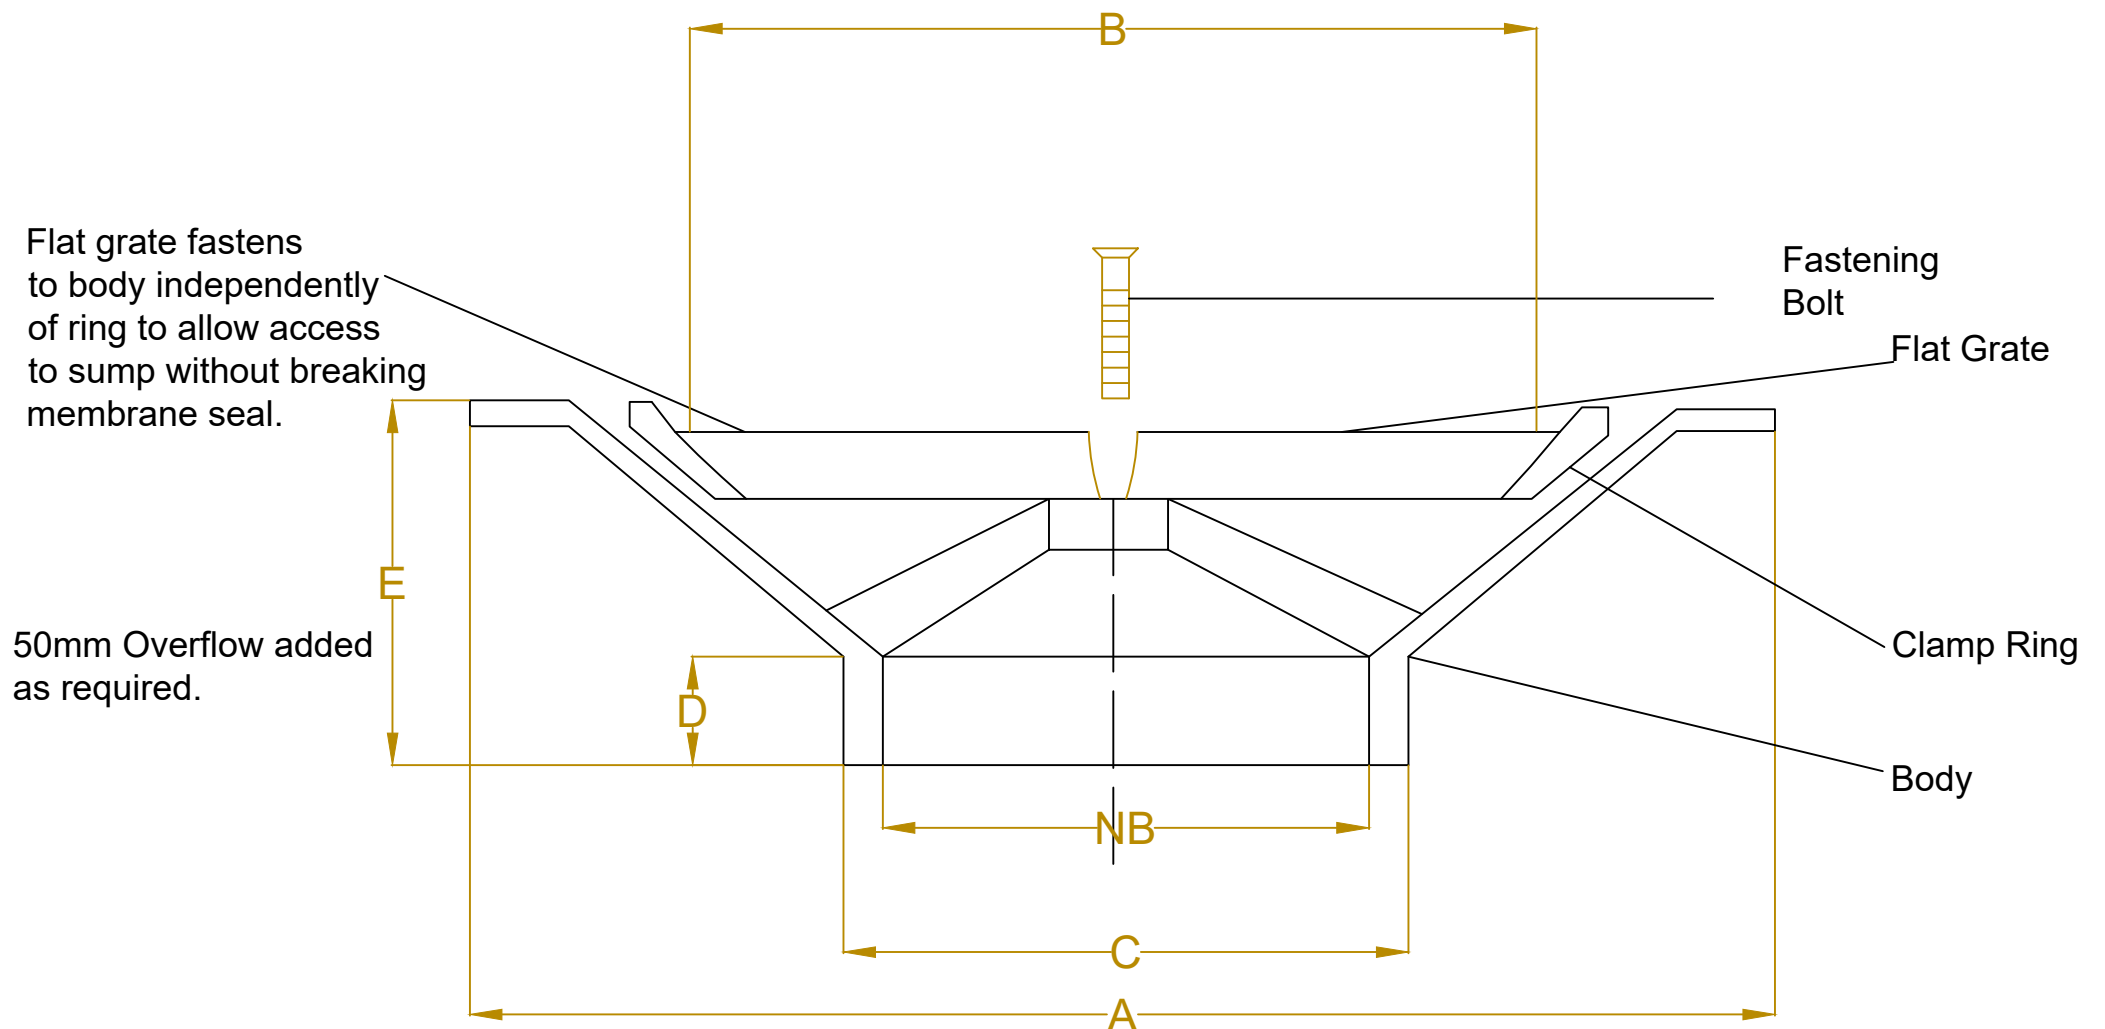

METABRONZE "COMPAC" CLAMTITE FLAT GRATE

Specification Codes	
RW806P	80mm Outlet all bronze
RW807P	100mm Outlet all bronze
RW808P	150mm Outlet all bronze
RW809P	200mm Outlet all bronze

Suggested Application:
-Roof Deck
-Balcony
-Car Park

Dimensions (mm)

NB	A	B	C	D	E
80	225	120	78	23	72
100	250	150	99	23	72
150	285	198	149	23	80
200	333	228	198	23	88

Outlet size	50mm	65mm	80mm	100mm	150mm	200mm
Suitable for fitting to PVC	✓	✓	✓	✓	✓	✓
Suitable for Brazing to Copper	✓	✓	✓	✓	✓	✓